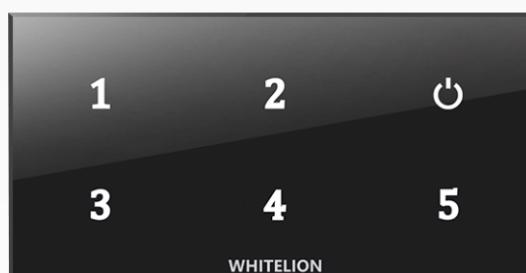

WHITELION
RISE BEYOND

Posh

4M

Model No.	Switch Details	Two Way Switches	Price
2B	Bell Switch	Yes	₹1255
2I	Single Switch	Yes	₹1050
2M	2 Switch	Both Switches	₹1725
2S	Dimmer Switch	No	₹2380
2C	Curtain Switch	No	₹1740
2A	AC Switch	No	₹1750
3M	3 Switches	1 Switch	₹2300
4M	4 Switches	1 Switch	₹2825
4F	2 Switches + 1 Fan	1 Switch	₹3000
6M	7 Switches	2 Switches	₹3280

Note : All prices are same for both black and white colours.