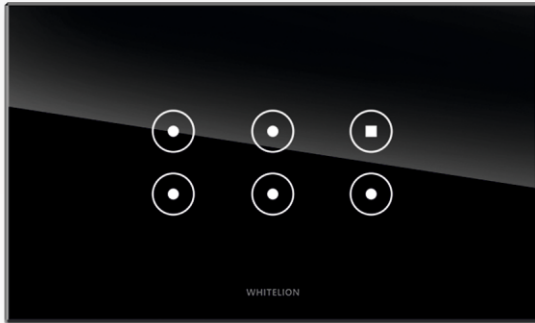

4MG

Model No.	Switch Details	Two Way Switches	Price
4MG	4 Switches	1 Switch	₹4210
4FG	2 Switches + 1 Fan	1 Switch	₹4590
6MG	7 Switches	2 Switches	₹5570
6FG	4 Switches + 1 Fan	2 Switches	₹5925

Note : All prices are same for both black and white colours.