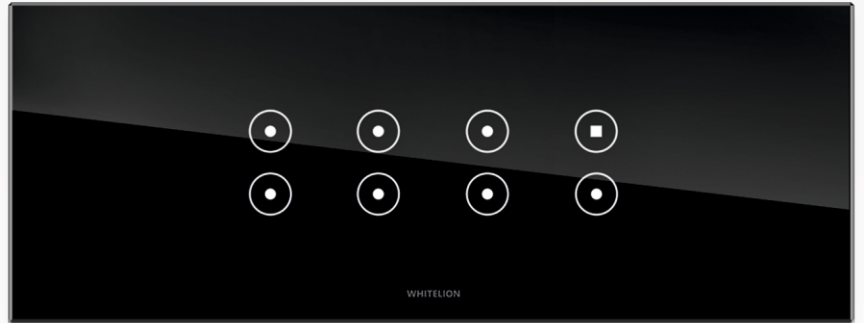

6MG

Model No.	Switch Details	Two Way Switches	Price
4MG	4 Switches	1 Switch	₹4210
4FG	2 Switches + 1 Fan	1 Switch	₹4590
6MG	7 Switches	2 Switches	₹5570
6FG	4 Switches + 1 Fan	2 Switches	₹5925

Note : All prices are same for both black and white colours.