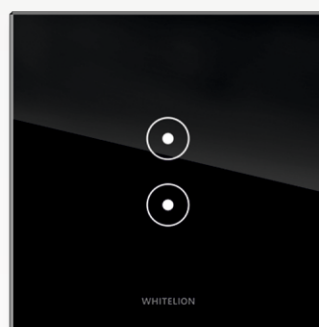

Note : All prices are same for both black and white colours.

WHITELION  
RISE BEYOND

Quartz

2BG

2IG

2MG

2SG

2CG