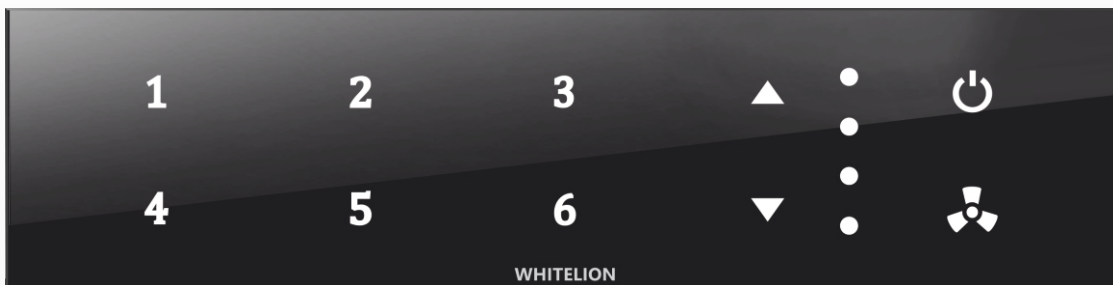

Note : All prices are same for both black and white colours.

**6F**

**8M**

**8F2**

**8F**

Model No.	Switch Details	Two Way Switches	Price
<b>6F</b>	4 Switches + 1 Fan	2 Switches	<b>₹3490</b>
<b>8F</b>	6 Switches + 1 Fan	2 Switches	<b>₹4426</b>
<b>8F2</b>	3 Switches + 2 fans	2 Switches	<b>₹4640</b>
<b>8M</b>	9 Switches	2 Switches	<b>₹4212</b>