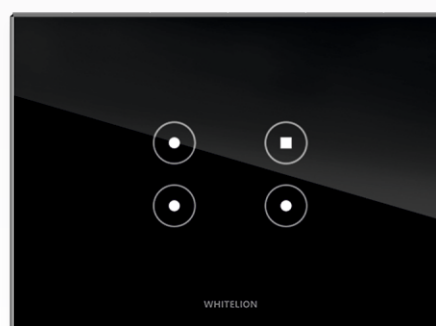

3MG

Model No.	Switch Details	Two Way Switches	Price
2BG	Bell Switch	Yes	₹2090
2IG	Single Switch	Yes	₹2150
2MG	2 Switch	Both Switches	₹2900
2SG	Dimmer Switch	No	₹3960
2CG	Curtain Switch	No	₹2900
2PG	6A Multi Socket	-----	₹750
3MG	3 Switch	1 Switch	₹3425

Note : All prices are same for both black and white colours.