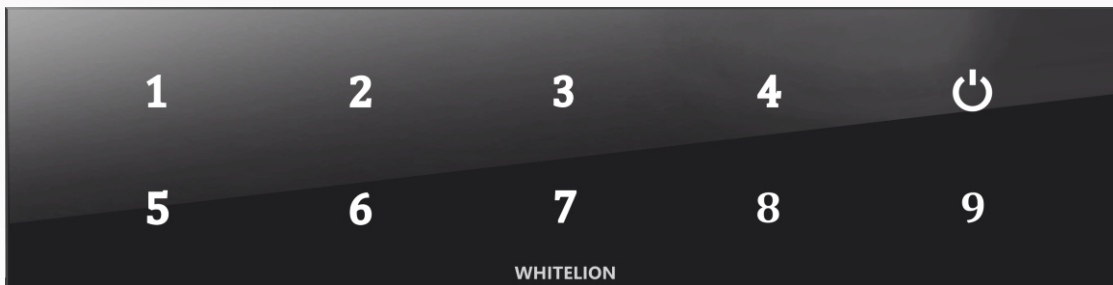

8M

Model No.	Switch Details	Two Way Switches	Price
6F	4 Switches + 1 Fan	2 Switches	₹3490
8F	6 Switches + 1 Fan	2 Switches	₹4426
8F2	3 Switches + 2 fans	2 Switches	₹4640
8M	9 Switches	2 Switches	₹4212

Note : All prices are same for both black and white colours.